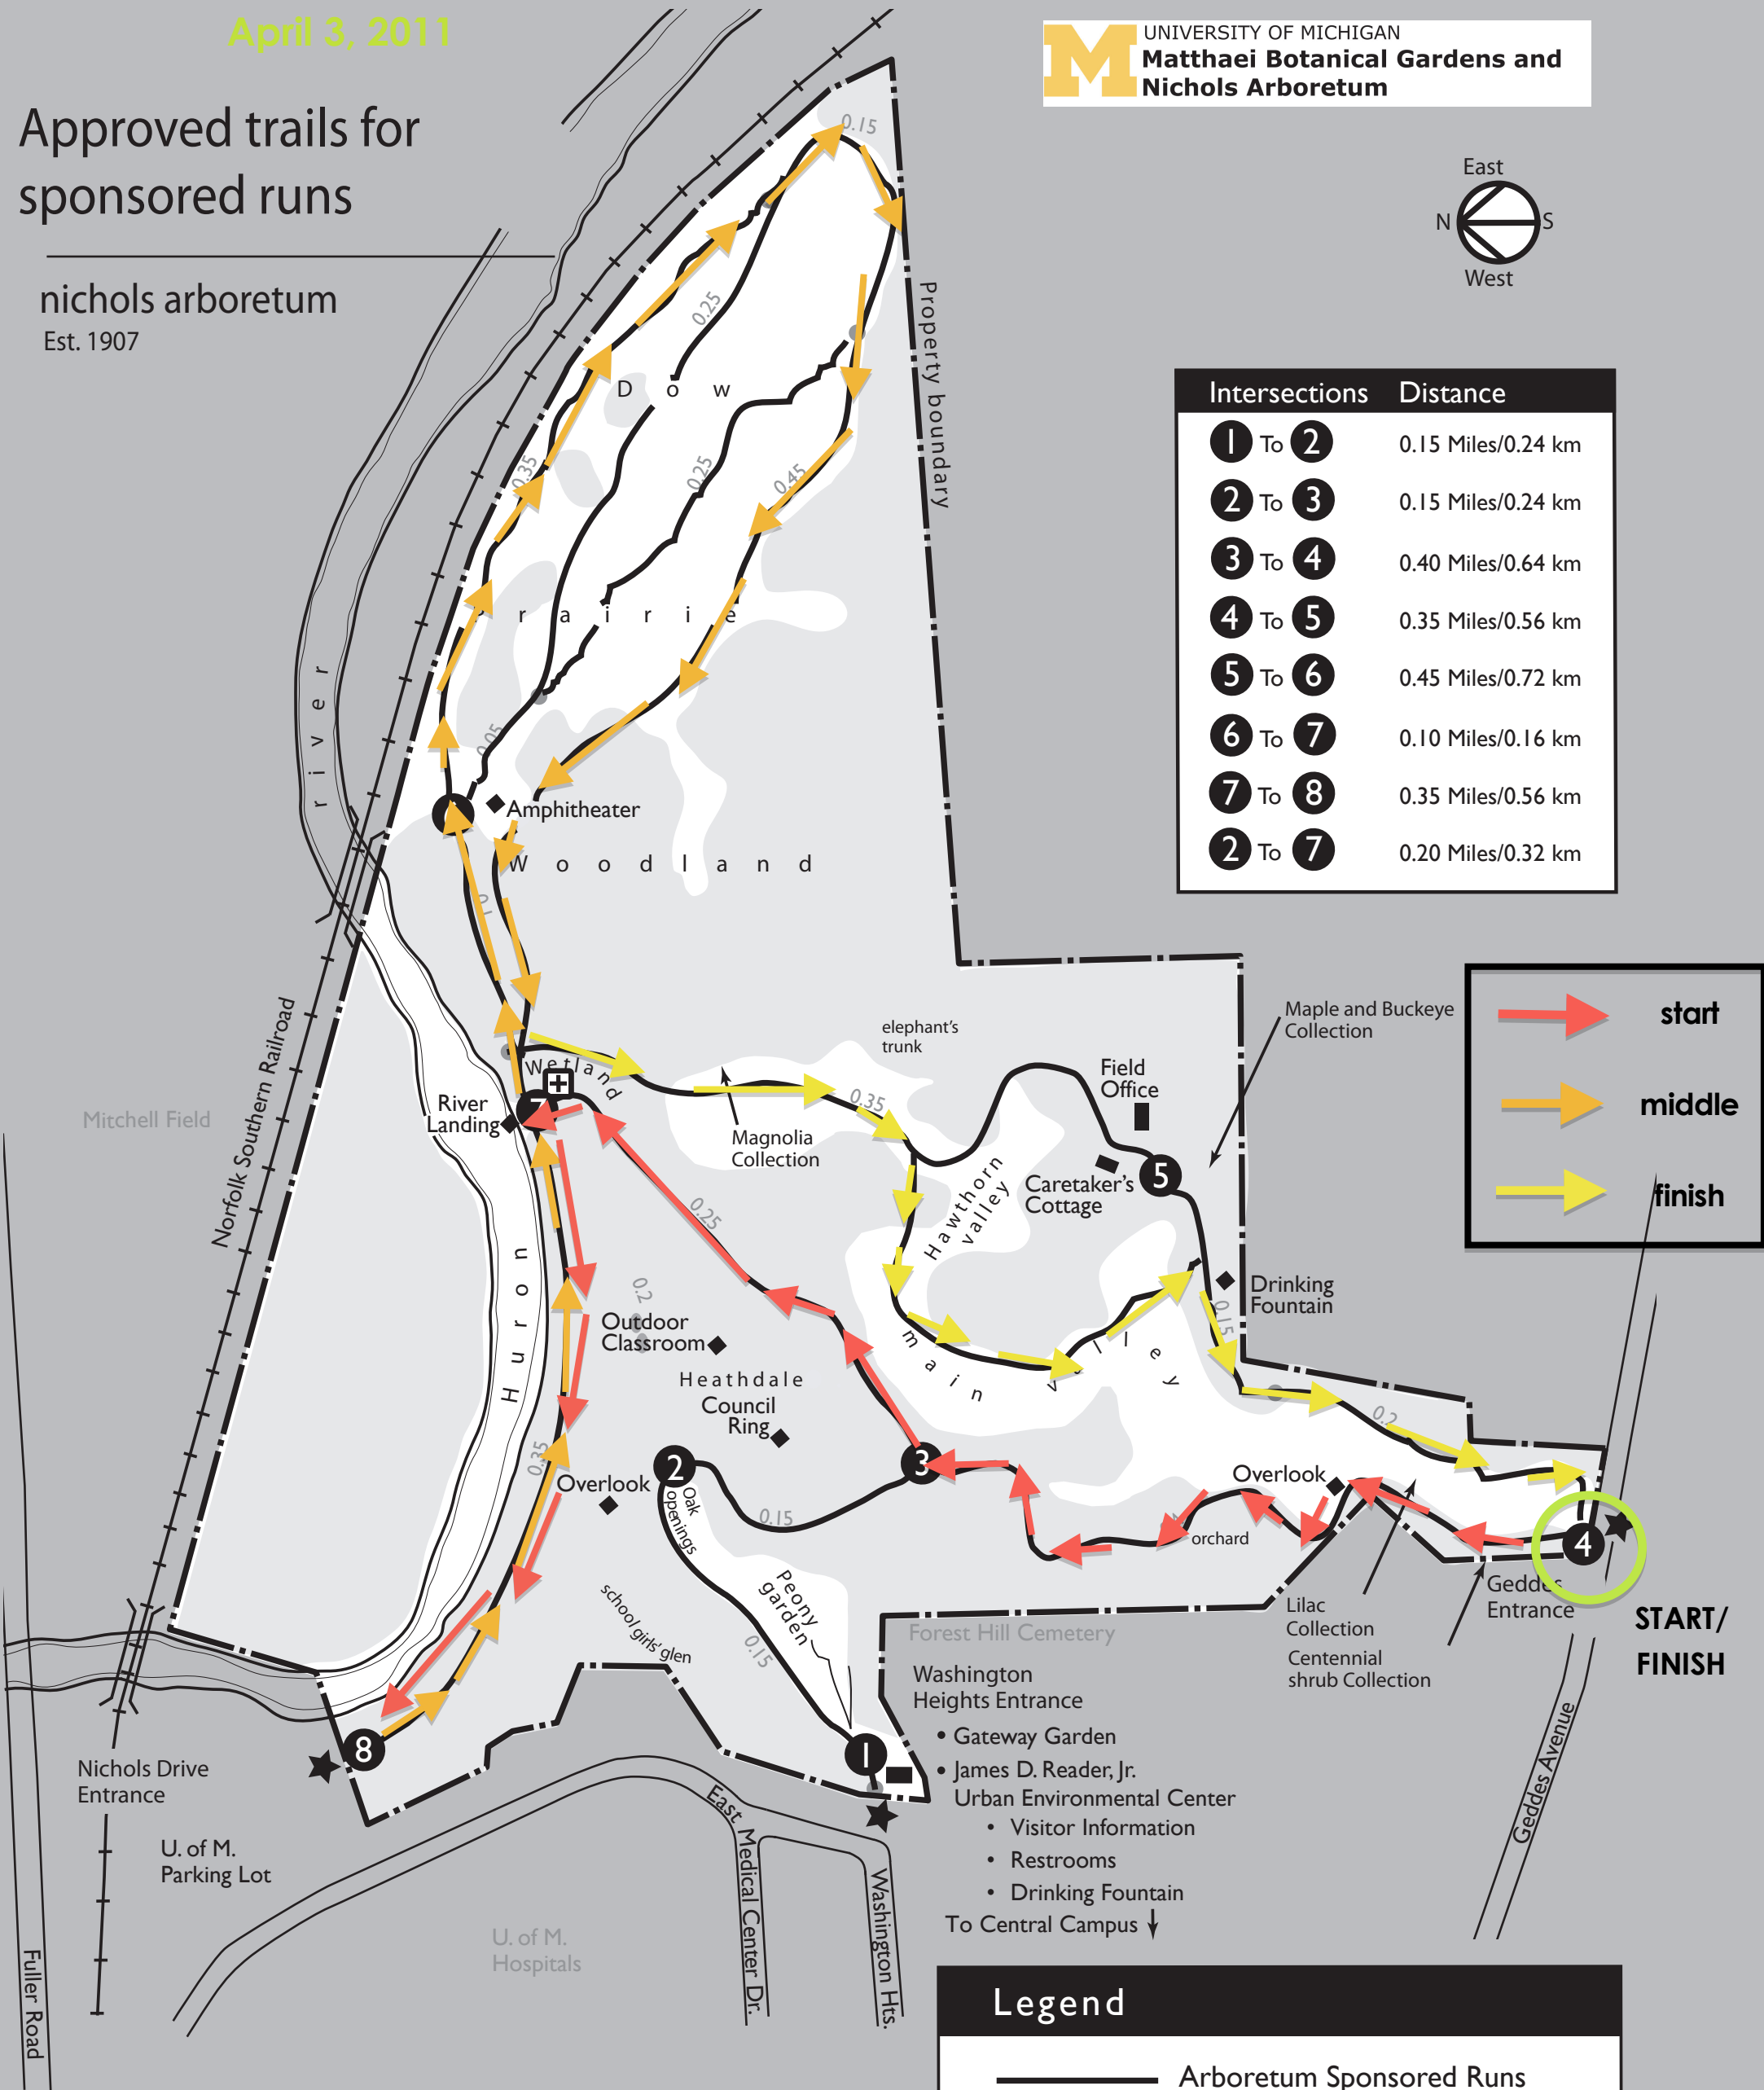

Pantanal in the Arb 5K/10K

April 3, 2011

UNIVERSITY OF MICHIGAN
**Matthaei Botanical Gardens and
 Nichols Arboretum**

Approved trails for sponsored runs

nichols arboretum
 Est. 1907

Intersections	Distance
1 To 2	0.15 Miles/0.24 km
2 To 3	0.15 Miles/0.24 km
3 To 4	0.40 Miles/0.64 km
4 To 5	0.35 Miles/0.56 km
5 To 6	0.45 Miles/0.72 km
6 To 7	0.10 Miles/0.16 km
7 To 8	0.35 Miles/0.56 km
2 To 7	0.20 Miles/0.32 km

start

middle

finish

**START/
FINISH**

Legend

- Arboretum Sponsored Runs approved trail routes
- 0.15 — Trail Mileage
- Wooded Areas
- Blue Light Emergency phone

Please only used the indcated trails for route planning of sponsored runs.